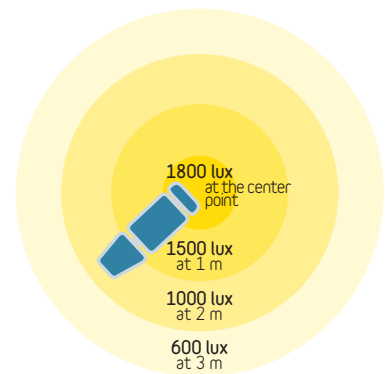

Lucé

Gamain has developed and designed the **Lucé LED ceiling light**.

Lucé gives you **true daylight**. You will feel the benefits whenever you switch it on. Even your most complex, meticulous work is illuminated. **Every nuance of colour and detail is revealed.**

Lucé reproduces the natural daylight, without shadow or dazzle, **for optimal visual comfort.**

Lucé has been developed by the Gamain Research and Development Centre.

At its development and manufacturing facilities in the heart of France's Loire Valley, Gamain produces professional lighting solutions that accurately mimic natural daylight.

This know-how stemming from Mr Gamain expertise in 1922 was passed down from one generation to the next.

Now part of the Médipréma group, Gamain has its own Research and Development centre bringing together **experts in the field of electronic, mechanical and optical design and implements a cutting-edge industrial manufacturing process.**

Gamain's expertise is recognised by professionals demanding the very highest standards, seeking to **protect their eyesight and benefit from flawless judgment of colours and surface conditions.**