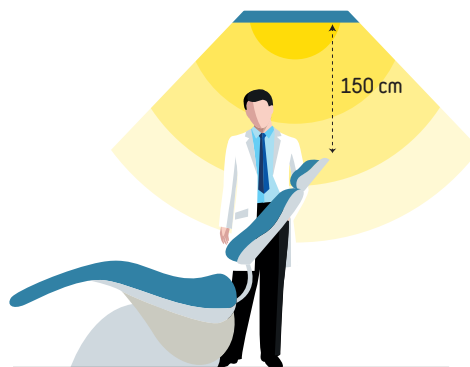

Lucé

Gamain has developed and designed the **Lucé LED ceiling light**.

Lucé gives you **true daylight**. You will feel the benefits whenever you switch it on. Even your most complex, meticulous work is illuminated. **Every nuance of colour and detail is revealed.**

Lucé reproduces the natural daylight, without shadow or dazzle, **for optimal visual comfort.**

Lucé has been developed by the Gamain Research and Development Centre.

At its development and manufacturing facilities in the heart of France's Loire Valley, Gamain produces professional lighting solutions that accurately mimic natural daylight.

This know-how stemming from Mr Gamain expertise in 1922 was passed down from one generation to the next.

Now part of the Médipréma group, Gamain has its own Research and Development centre bringing together **experts in the field of electronic, mechanical and optical design and implements a cutting-edge industrial manufacturing process.**

Gamain's expertise is recognised by professionals demanding the very highest standards, seeking to **protect their eyesight and benefit from flawless judgment of colours and surface conditions.**